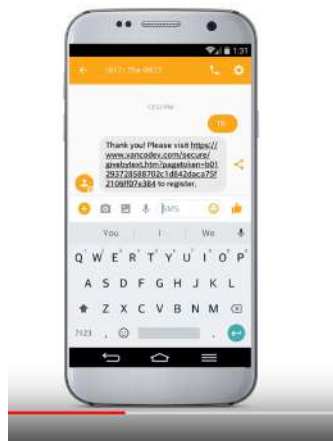

## TEXT TO GIVE

Send a text to **1-833-348-0447**  
Save contact as My Church, Text “#Assist”  
Envíe texto a **1-833-348-0447**  
Guade contacto como “Mi parroquia”  
Mande texto con “#assist”

You will receive a link, Click that link  
Recibirá una liga de enlace, presiónela.

This is a secure link, enter your information & Press process

Es una liga segura, ponga su información y presione  
“Process”

You will receive a confirmation of your donation, which will also be e-mailed.