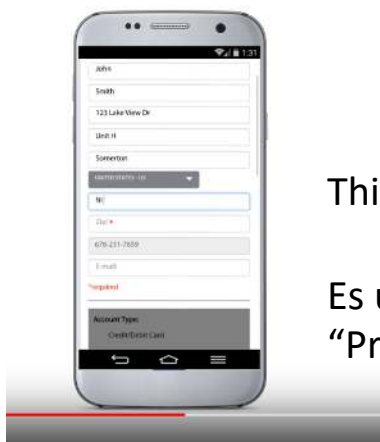

## TEXT TO GIVE

Send a text to **1-833-348-0447**  
Save contact as My Church, Text “#Assist”  
Envíe texto a **1-833-348-0447**  
Guade contacto como “Mi parroquia”  
Mande texto con “#assist”

You will receive a link, Click that link  
Recibirá una liga de enlace, presiónela.

This is a secure link, enter your information & Press process

Es una liga segura, ponga su información y presione  
“Process”

You will receive a confirmation of your donation, which will also be e-mailed.