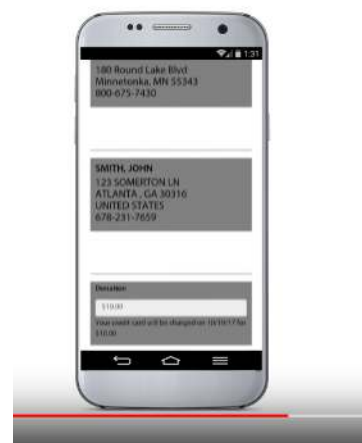

You will receive a confirmation of your donation, which will also be e-mailed.

Recibirá una confirmación de su donativo, la cual se le enviará por correo electrónico.